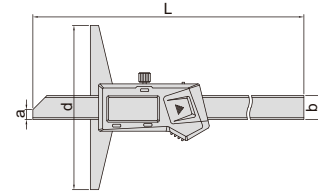

DIGITAL DEPTH GAGES (STANDARD TYPE, NON-WATERPROOF)

DATA
OUTPUT

- Buttons: on/off, zero, mm/inch (except metric type)
- Automatic power off, move the digital unit to turn on power
- Meet DIN862 (except 0-500mm/0-20", 0-1000mm/0-40")
- Battery CR2032, data output
- Made of stainless steel
- Optional accessory: data output cable (code 7315-, 7302-, 7305-, for depth gages without built-in wireless)

1141-150A

Metric/Inch type

Code	Range	Resolution	Accuracy	L	a	b	d	Wireless
1141-150A	0-150mm/0-6"	0.01mm/0.0005"	±0.03mm	230mm	6mm	14.5mm	100mm	no
1141-150AWL								built-in wireless
1141-200A	0-200mm/0-8"	0.01mm/0.0005"	±0.03mm	280mm	6mm	14.5mm	100mm	no
1141-200AWL								built-in wireless
1141-300A	0-300mm/0-12"	0.01mm/0.0005"	±0.03mm	380mm	6mm	14.5mm	150mm	no
1141-300AWL								built-in wireless
1141-500A	0-500mm/0-20"	0.01mm/0.0005"	±0.05mm	585mm	7mm	15mm	150mm	no
1141-500AWL								built-in wireless
1141-1000A	0-1000mm/0-40"	0.01mm/0.0005"	±0.07mm	1188mm	7mm	18mm	150mm	no
1141-10001A	0-1000mm/0-40"	0.01mm/0.0005"	±0.07mm	1188mm	7mm	18mm	200mm	no
1141-10002A	0-1000mm/0-40"	0.01mm/0.0005"	±0.07mm	1188mm	7mm	18mm	250mm	no
1141-10003A	0-1000mm/0-40"	0.01mm/0.0005"	±0.07mm	1188mm	7mm	18mm	300mm	no

Metric type

Code	Range	Resolution	Accuracy	L	a	b	d	Wireless
1141-150AJ	0-150mm	0.01mm	±0.03mm	230mm	6mm	14.5mm	100mm	no
1141-150AJWL								built-in wireless
1141-200AJ	0-200mm	0.01mm	±0.03mm	280mm	6mm	14.5mm	100mm	no
1141-200AJWL								built-in wireless
1141-300AJ	0-300mm	0.01mm	±0.03mm	380mm	6mm	14.5mm	150mm	no
1141-300AJWL								built-in wireless
1141-500AJ	0-500mm	0.01mm	±0.05mm	585mm	7mm	15mm	150mm	no
1141-500AJWL								built-in wireless